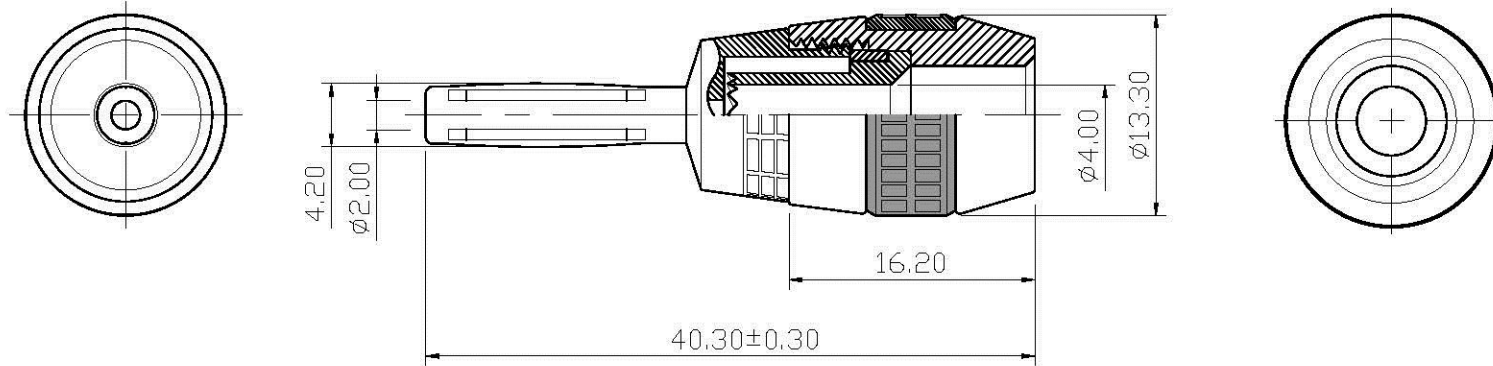

REMARK : RoHS REQUIREMENT APPLIED  
(符合RoHS)

S 1 : 1

-						DIMENSIONS ARE IN MILLIMETERS  UNLESS OTHERWISE PECIFIED TOLERANCES (一般公差) 0.5~6 = ±0.2 >6~30 = ±0.4 >30~120 = ±0.6 >120~315 = ±1 >315~1000 = ±1.6 ANGLES(角度) = ±5°	APPROVED	 www.allconnectors.de Tel.: 0049 711 7009208 70794 Filzstätt - Germany info@allconnectors.de Fax: 0049 711 7009204 KETTERSTR. 25					
-	ring	1	brass	gold			CHECKED		TITLE				
-	body	1	brass	gold			DRAWN		BANANA PLUG				
-	color ring	1	rubber	black/red			<i>Lala</i>	DRAWING NO.					
-	shell	1	brass	matte black coated			DATE	BP-328MBCG-BK/RD-4.0					
-	body	1	brass	gold			2008.09.04	FILE NO.					
NO.	Description	Unit	Materials	Finish	Drawing No.	SCALE	2 : 1	UNIT	MM				