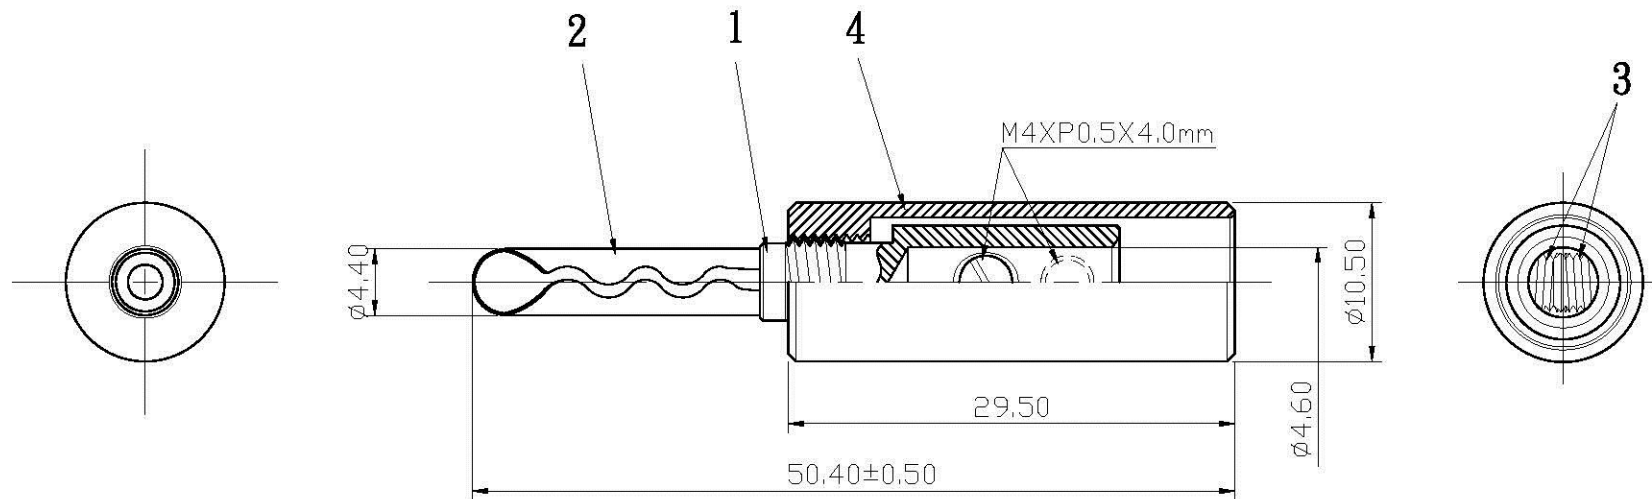

No.	DATE	DESCRIPTION	REV
△	2009. 12. 30	Drawing to renew 圖面更新	A

REMARK : RoHS REQUIREMENT APPLIED  
(符合RoHS)

S1 : 1

7						DIMENSIONS ARE IN MILLIMETERS  UNLESS OTHERWISE PECIFIED TOLERANCES (一般公差) 0.5~6 = ±0.2 >6~30 = ±0.4 >30~120 = ±0.6 >120~315 = ±1 >315~1000 = ±1.6 ANGLES(角度) = ±5°	CHECKED	 www.allconnectors.de TEL: 0049 711 7009503 70794 Rillertal - Germany info@allconnectors.de FAX: 0049 711 7009504 Kettelerstr. 25	
6							DRAWN		TITLE
5								<i>Lala</i>	BANANA PLUG
4	shell	1	aluminum	red/blue/black anodic treatment				DATE	DRAWING NO.
3	screw	2	brass	gold	SCREW-104G-M4XP0.5X4.0mm		2008. 03. 21	BP-327RD/BE/BKALG(PB)-4.6	
2	contact pin	1	phosphor bronze	gold				FILE NO.DRAWING\AUDIO\BP\BP-327RD/BE/BKALG(PB)-4.6	
1	body	1	brass	gold					
NO.	Description	Unit	Materials	Finish	Drawing No.	SCALE	2 : 1	UNIT	MM