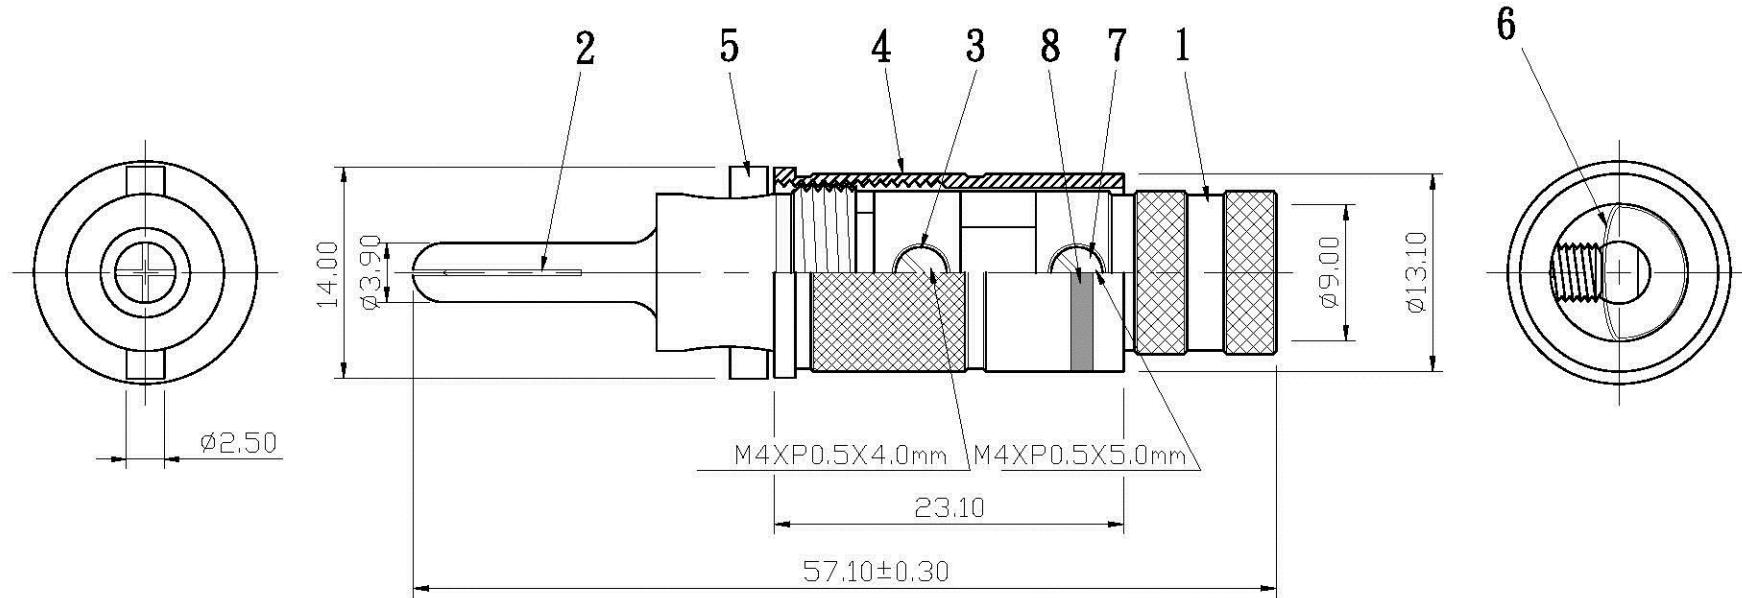

REMARK : RoHS REQUIREMENT APPLIED
(符合RoHS)

S 1 : 1

NO.	Description	Unit	Materials	Finish	Drawing No.	SCALE	2 : 1	UNIT	MM				
8	color ring	1	painting	red/black/blue white/yellow/green		DIMENSIONS ARE IN MILLIMETERS UNLESS OTHERWISE PECIFIED TOLERANCES (一般公差) 0.5~6 = ±0.2 >6~30 = ±0.4 >30~120 = ±0.6 >120~315 = ±1 >315~1000 = ±1.6 ANGLES(角度) = ±5°							
7	screw	1	brass	nickel	SCREW-104N-M4XP0.5X5.0mm					CHECKED	 www.allconnectors.de Tel.: 0049 711 703503 70794 Filberstadt Germany info@allconnectors.de Fax: 0049 711 703501 Kellernstr. 25		
6	sleeve	1	pvc	transparent						TITLE			BANANA PLUG
5	cleat	1	brass	nickel						DRAWN	Lala		
4	shell	1	brass	satin gold						DATE	2009. 12. 21		
3	screw	1	brass	nickel	SCREW-104N-M4XP0.5X4.0mm					DRAWING NO.			
2	contact pin	1	brass	nickel						BP-321SGRh-(RD/BK/BE/WE/YW/GN)-9.0			
1	body	1	brass	rhodium						FILE NO. DRAWING\AUDIO\BP\BP-321SGRh-(RD/BK/BE/WE/YW/GN)-9.0			