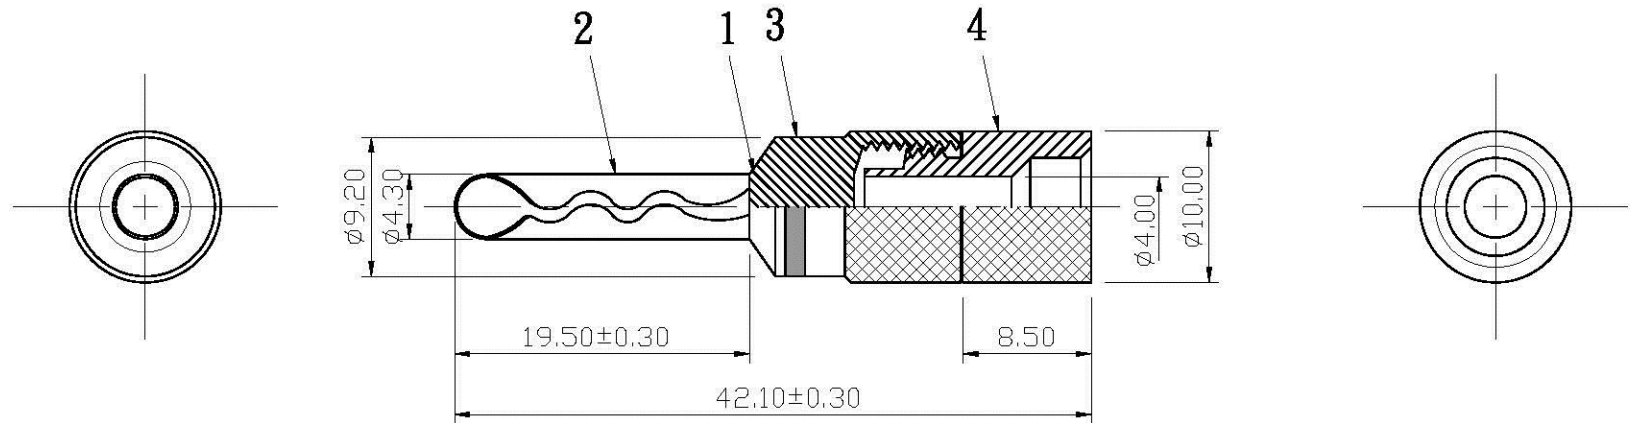

REMARK : RoHS REQUIREMENT APPLIED  
(符合RoHS)

S 1 : 1

7						DIMENSIONS ARE IN MILLIMETERS  UNLESS OTHERWISE PECIFIED TOLERANCES (一般公差) 0.5~6 = ±0.2 >6~30 = ±0.4 >30~120 = ±0.6 >120~315 = ±1 >315~1000 = ±1.6 ANGLES(角度) = ±5°	APPROVED	 www.allconnectors.com Tel: 0049 711 2009503 70794 Filderstadt - Germany info@allconnectors.com Fax: 0049 711 2009504 Kettenerstr. 25		
6					CHECKED		TITLE			
5							DRAWN	BANANA PLUG		
4	headlock	1	brass	gold			<i>Lala</i>	DRAWING NO.		
3	painted ring	1	painting	red/black/blue white/yellow/green	BODY-BP-303G(PB)G			BP-307GG(PB)-RD/BK/BE/WE/YW/GN-4.0		
2	contact pin	1	phosphor bronze	gold				FILE NO. DRAWING\AUDIO\BPBP-307GG(PB)-RD/BK/BE/WE/YW/GN-4.0		
1	body	1	brass	gold			DATE			
NO.	Description	Unit	Materials	Finish	Drawing No.	SCALE	2 : 1	UNIT	MM	2007. 08. 30