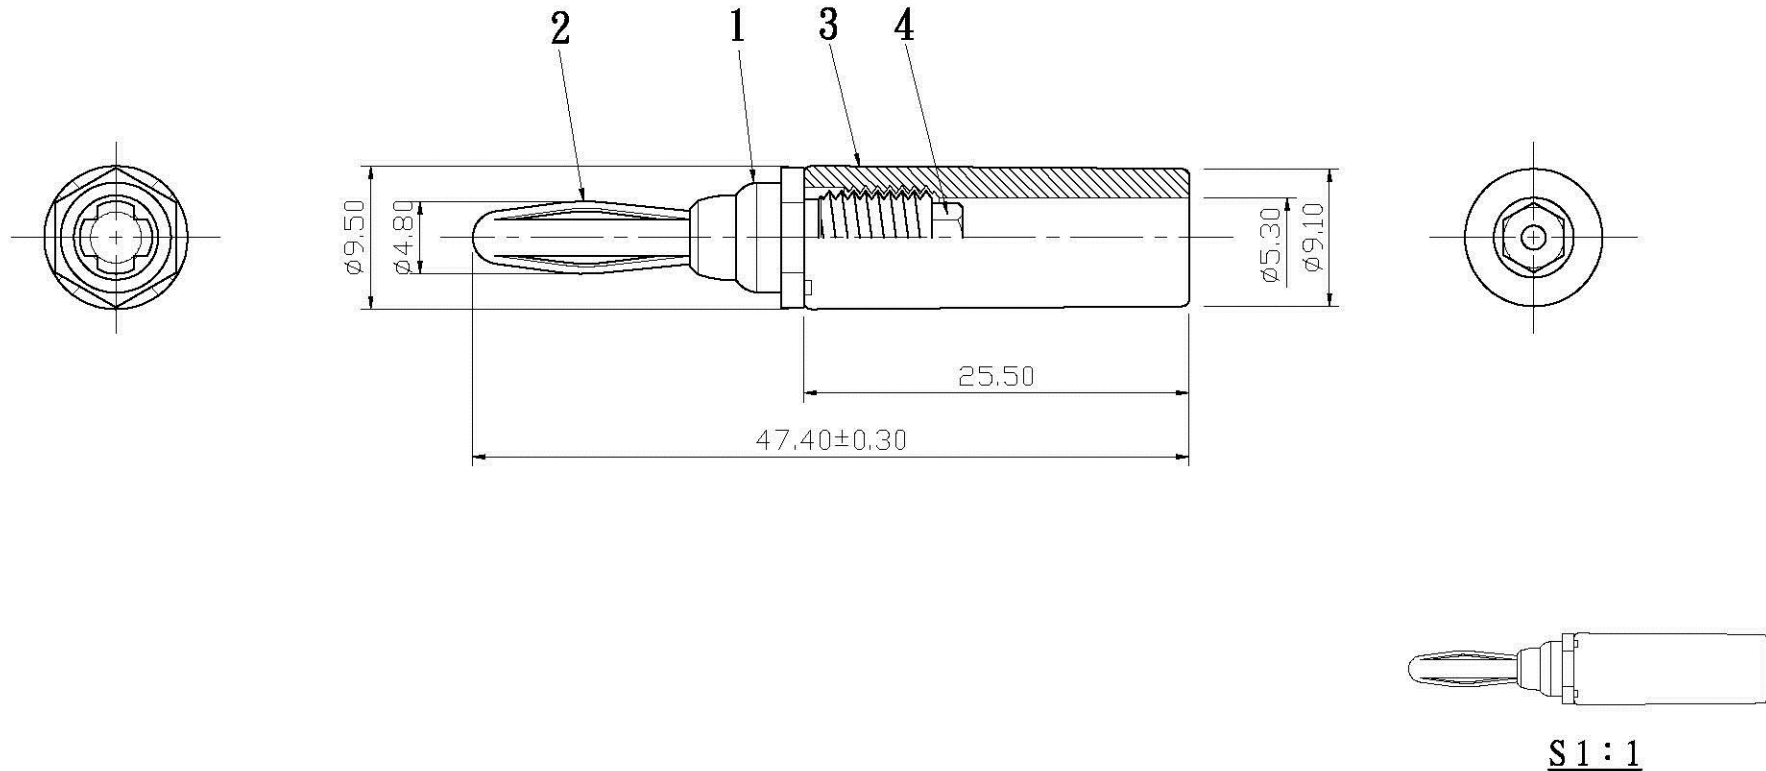

No.	DATE	DESCRIPTION	REV
△	2012. 03. 09	Drawing to renew 圖面更新	A

REMARK : RoHS REQUIREMENT APPLIED
(符合RoHS)

NO.	Description	Unit	Materials	Finish	Drawing No.	SCALE	2 : 1	UNIT	MM	CHECKED	DATE	2006. 04. 10	FILE NO.	DRAWING\AUDIO\BP\BP-158BK/RDPLN-5.3
4	head lock	1	brass	nickel		DIMENSIONS ARE IN MILLIMETERS UNLESS OTHERWISE PECIFIED TOLERANCES (一般公差) 0.5~6 = ±0.2 >6~30 = ±0.4 >30~120 = ±0.6 >120~315 = ±1 >315~1000 = ±1.6 ANGLES(角度) = ±5°								
3	shell	1	plastic	black/red										
2	contact pin	1	phosphor bronze	nickel										
1	body	1	brass	nickel										
											Allconnectors www.allconnectors.de Tel.: 0049 711 7009503 71734 Hildesbradt Germany		info@allconnectors.de Fax: 0049 711 7009504 Kottbomstr. 23	
											TITLE BANANA PLUG			
											DRAWING NO. BP-158BK/RDPLN-5.3			
											DRAWN Tina			
											DATE 2006. 04. 10			