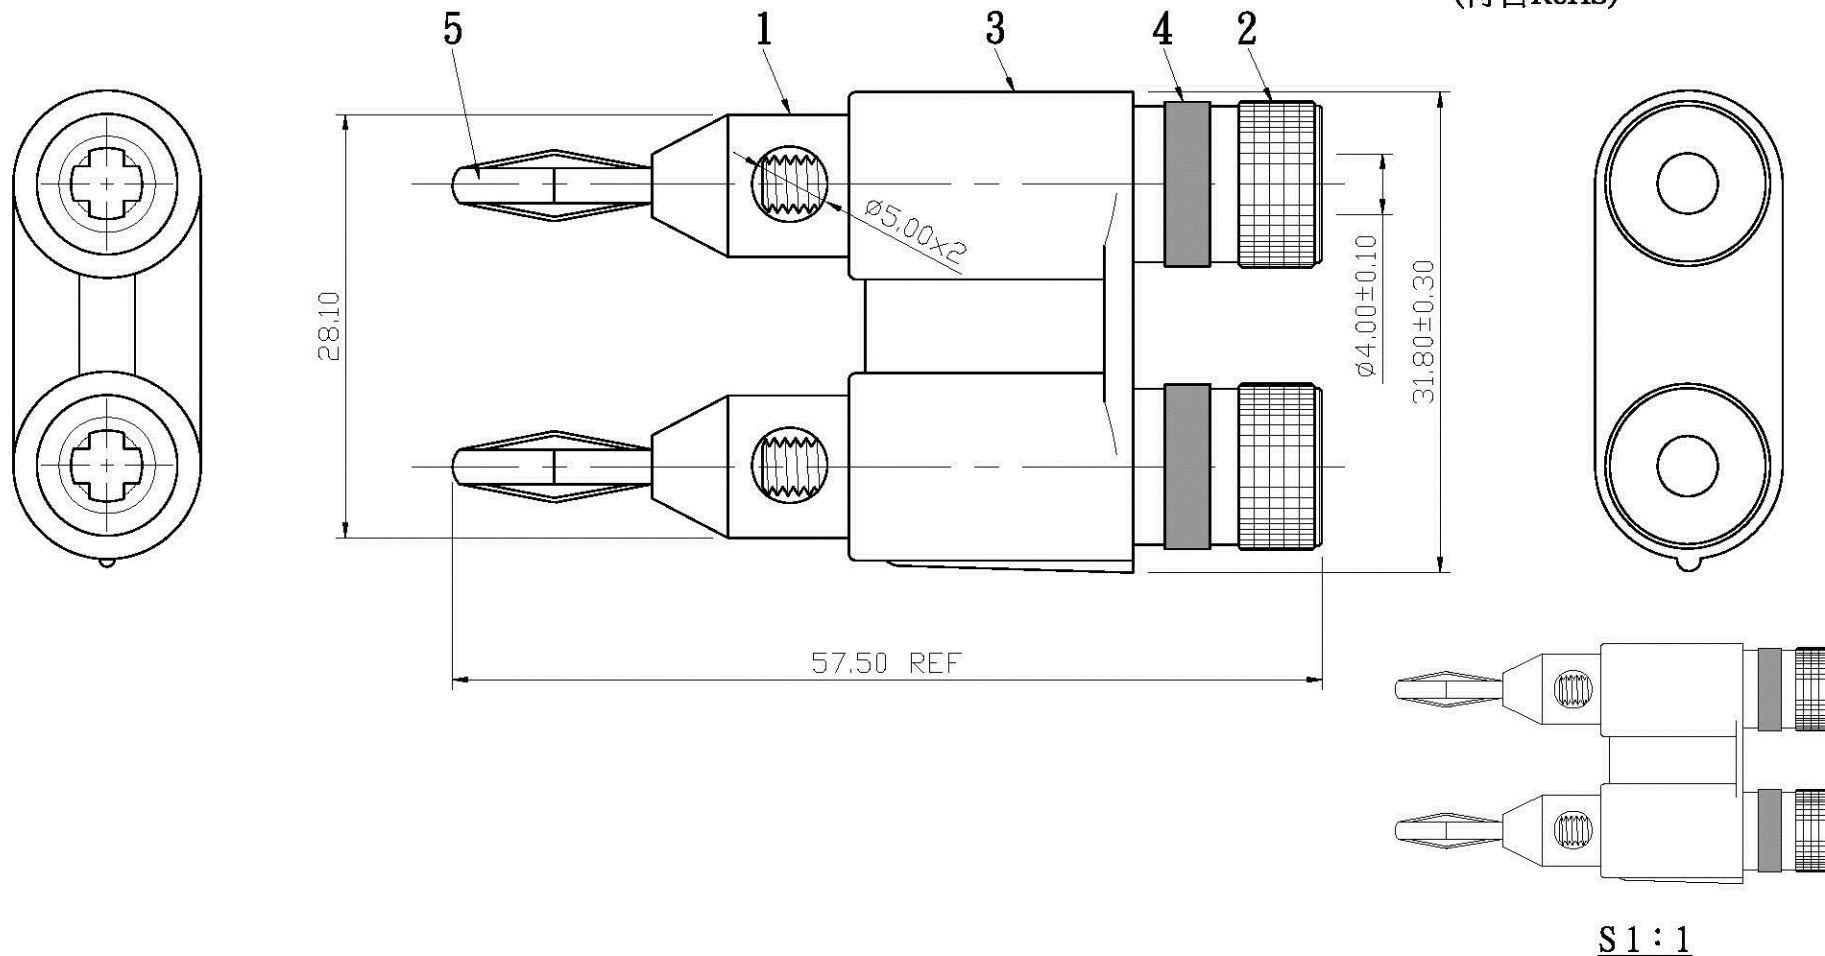

No.	DATE	DESCRIPTION	REV
▲	2009. 09. 11	NO. 2 DESIGN CHANGES (2號件設計變更)	A

REMARK : RoHS REQUIREMENT APPLIED  
(符合RoHS)

NO.	Description	Unit	Materials	Finish	Drawing No.	SCALE	2:1	UNIT	MM
5	contact pin	2	brass	gold					
4	color ring	2	pvc	black/red					
3	shell	1	plastic	black/red					
2	headlock	2	brass	gold					
1	body	2	brass	gold					
						DIMENSIONS ARE IN MILLIMETERS UNLESS OTHERWISE PECIFIED TOLERANCES (一般公差) 0.5-6 = ±0.2 >6-30 = ±0.4 >30-120 = ±0.6 >120-315 = ±1 >315-1000 = ±1.6 ANGLES(角度) = ±5°			
						CHECKED  DRAWN <b>Otis</b> DATE 2008. 02. 15			
						<b>All Connectors</b> <small>www.allconnectors.de Tel: 0924 211 200504 30754 Hildestadt - Germany</small> <small>Info@allconnectors.de Fax: 0924 211 200504 Kettnerstr. 25</small>			
						TITLE <b>BANANA PLUG</b>			
						DRAWING NO. <b>BP-148BK/RDPLG-SH5.0-RD&amp;BK-4.0</b>			
						FILE NO. DRAWINGAUDIO\BPBP-148BK/RDPLG-SH5.0-RD&BK-4.0			