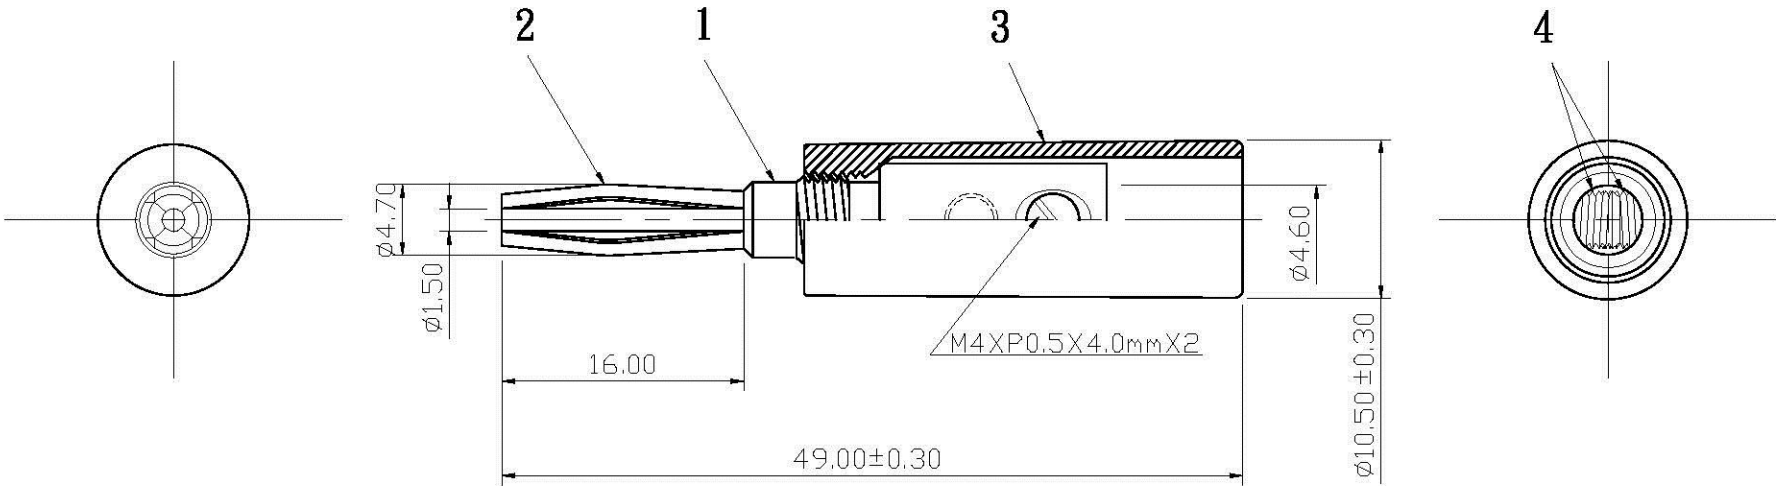

REMARK : RoHS REQUIREMENT APPLIED  
(符合RoHS)

S1:1

NO.	Description	Unit	Materials	Finish	Drawing No.	SCALE	2 : 1	UNIT	MM	
4	screw	2	brass	gold	SCREW-104G-M4XP0.5X4.0mm(φ3.8)	DIMENSIONS ARE IN MILLIMETERS UNLESS OTHERWISE PECIFIED TOLERANCES (一般公差) 0.5-6 = ±0.2 >6-30 = ±0.4 >30-120 = ±0.6 >120-315 = ±1 >315-1000 = ±1.6 ANGLES(角度) = ±5°				
3	shell	1	plastic	red/black						
2	contact pin	1	brass	gold						
1	body	1	brass	gold						
						APPROVED	 www.allconnectors.de      info@allconnectors.de Tel: 0049 711 700503      Fax: 0049 711 700504 70774 Eilendorf - Germany      Kettelerstr. 25			
						CHECKED				
						DRAWN <i>Lala</i>				
						DATE 2007.09.05				
						TITLE	BANANA PLUG			
						DRAWING NO.	BP-142RD/BKPLG-4.6			
						FILE NO.	DRAWING\AUDIO\BP\BP-142RD/BKPLG-4.6			