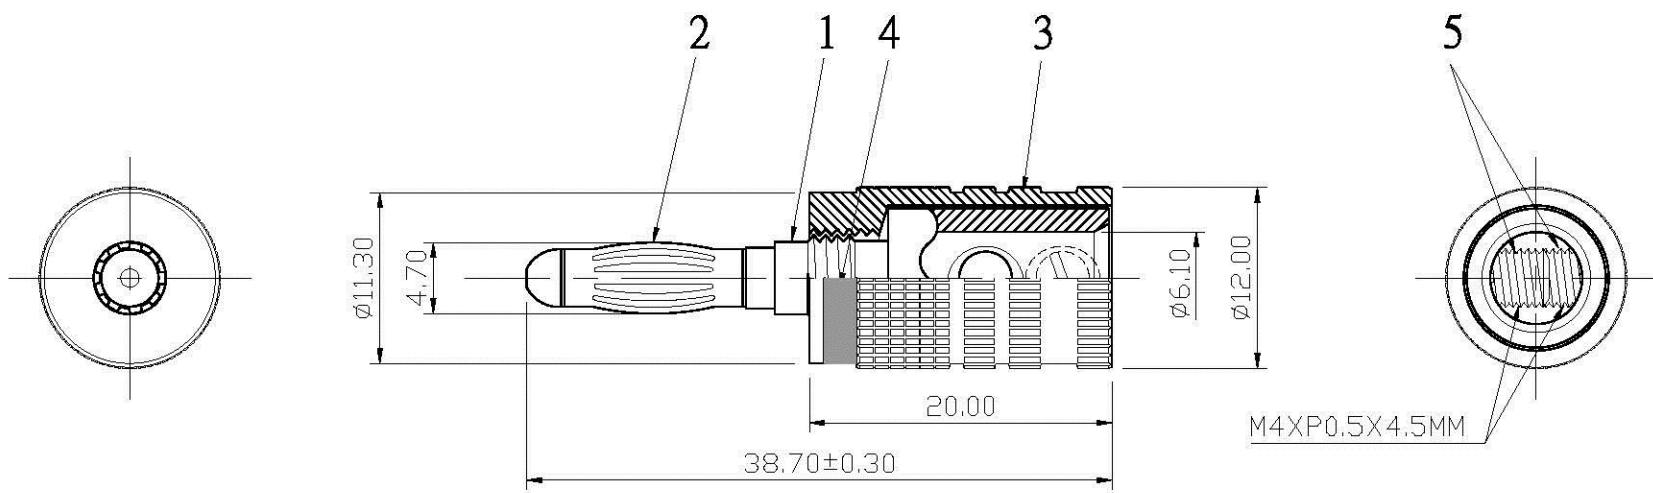

REMARK : RoHS REQUIREMENT APPLIED
(符合RoHS)

S 1 : 1

NO.	Description	Unit	Materials	Finish	Drawing No.	SCALE	2 : 1	UNIT	MM	DATE	2008. 04. 22	FILE NO.	DRAWING\AUDIO\BP\BP-128GG(BeCu)-BK/RD-6.1	
7						DIMENSIONS ARE IN MILLIMETERS UNLESS OTHERWISE PECIFIED TOLERANCES (一般公差) 0.5~6 = ±0.2 >6~30 = ±0.4 >30~120 = ±0.6 >120~315 = ±1 >315~1000 = ±1.6 ANGLES(角度) = ±5°				APPROVED	 www.allconnectors.de Tel.: 0049 711 7009503 70 494 Hilderstast Germany info@allconnectors.de Fax: 0049 711 7009504 Kettnerstr. 25	TITLE	BANANA PLUG	
6					CHECKED									
5	screw	2	brass	gold	SCREW-104G-M4XP0.5X4.5mm					DRAWN		Lala	DRAWING NO.	BP-128GG(BeCu)-BK/RD-6.1
4	color ring	1	pvc	red/black						DATE		2008. 04. 22	FILE NO.	DRAWING\AUDIO\BP\BP-128GG(BeCu)-BK/RD-6.1
3	shell	1	brass	gold										
2	contact pin	1	beryllium copper	gold										
1	body	1	brass	gold										