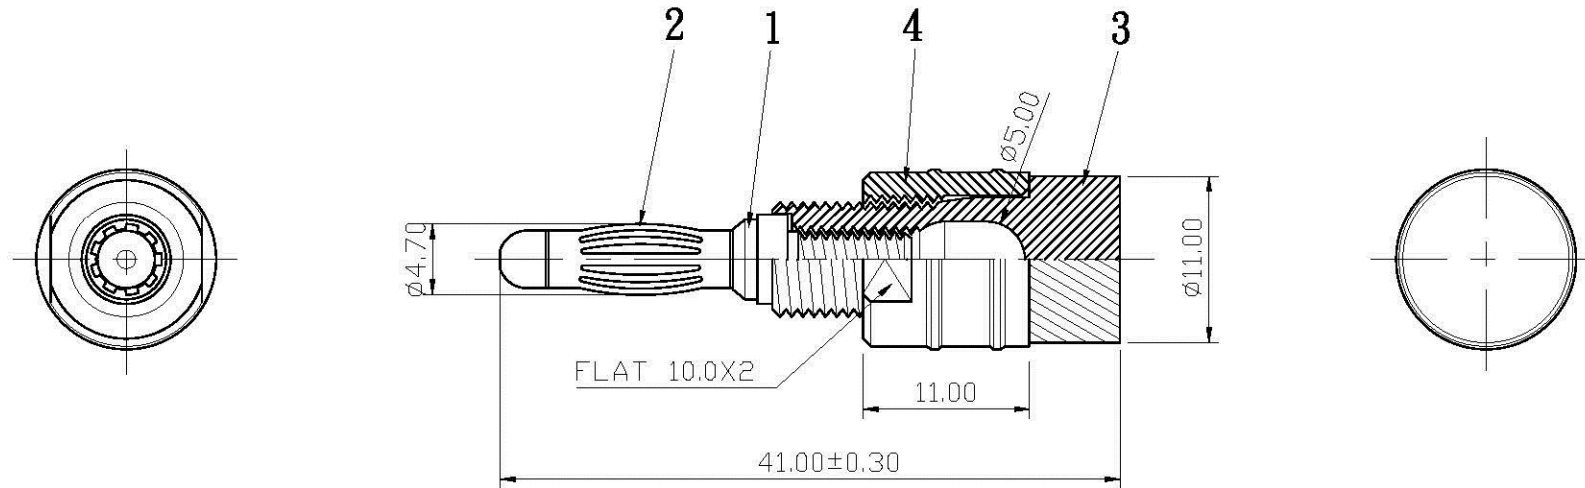

REMARK : RoHS REQUIREMENT APPLIED
(符合RoHS)

S 1 : 1

7						DIMENSIONS ARE IN MILLIMETERS UNLESS OTHERWISE PECIFIED TOLERANCES (一般公差) 0.5~6 = ±0.2 >6~30 = ±0.4 >30~120 = ±0.6 >120~315 = ±1 >315~1000 = ±1.6 ANGLES(角度) = ±5°	APPROVED	 www.allconnectors.de Tel.: 0049 /11 /309503 70794 Filderstadt - Germany info@allconnectors.de Fax: 0049 /11 /309504 Kellennerstr. 25	
6					CHECKED		TITLE		
5							BANANA PLUG		
4	shell	1	brass	gold			DRAWN	DRAWING NO.	
3	handlock	1	brass	gold			<i>Lala</i>	BP-127GG(BeCu)	
2	contact pin	1	beryllium copper	gold			DATE	FILE NO.	
1	body	1	brass	gold			2008. 05. 29	DRAWING\AUDIO\BP\BP-127GG(BeCu)	
NO.	Description	Unit	Materials	Finish	Drawing No.	SCALE	2 : 1	UNIT	MM