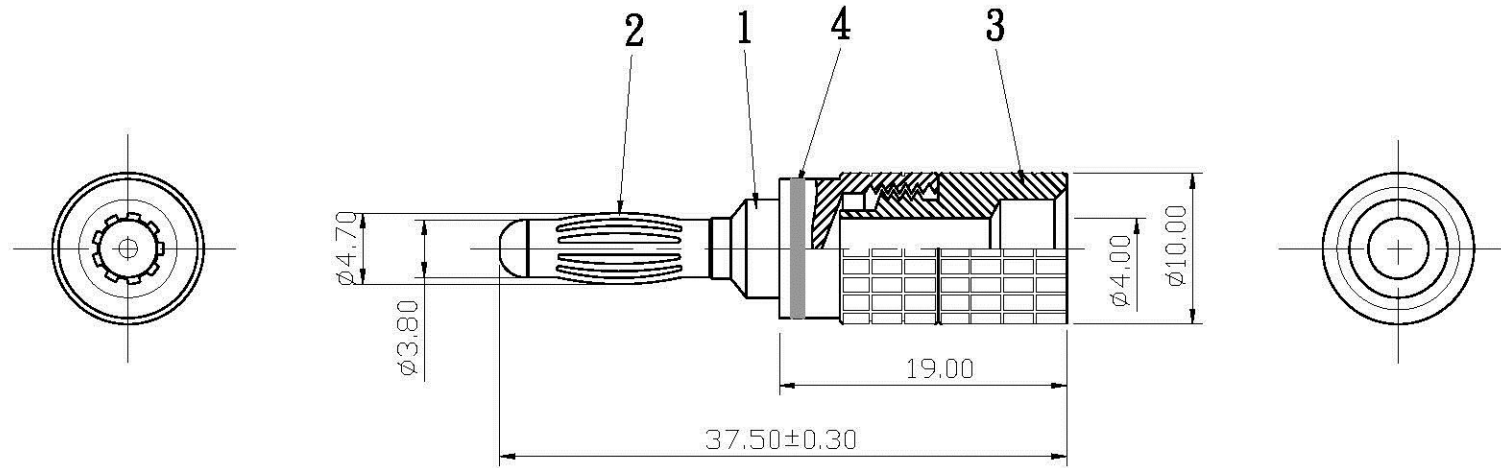

REMARK : RoHS REQUIREMENT APPLIED  
(符合RoHS)

S 1 : 1

7						DIMENSIONS ARE IN MILLIMETERS  UNLESS OTHERWISE PECIFIED TOLERANCES (一般公差) 0.5~6 = ±0.2 >6~30 = ±0.4 >30~120 = ±0.6 >120~315 = ±1 >315~1000 = ±1.6 ANGLES(角度) = ±5°	APPROVED	 www.allconnectors.de info@allconnectors.de Tel.: 0049 711 2025008 Fax: 0049 711 2049504 30/94 Eilderstr. 24	
6					CHECKED		TITLE		
5					DRAWN		BANANA PLUG		
4	color ring	1	painting	red/black/blue white/yellow/green	<i>Lala</i>			DRAWING NO.	
3	headlock	1	brass	gold	DATE		BP-125GG(BeCu)-RD/BK/BE/WE/YW/GN-4.0		
2	contact pin	1	beryllium copper	gold	2008. 05. 29		FILE NO. DRAWING\AUDIO\BP\BP-125GG(BeCu)-RD/BK/BE/WE/YW/GN-4.0		
1	body	1	brass	gold					
NO.	Description	Unit	Materials	Finish	Drawing No.	SCALE	2 : 1	UNIT	MM