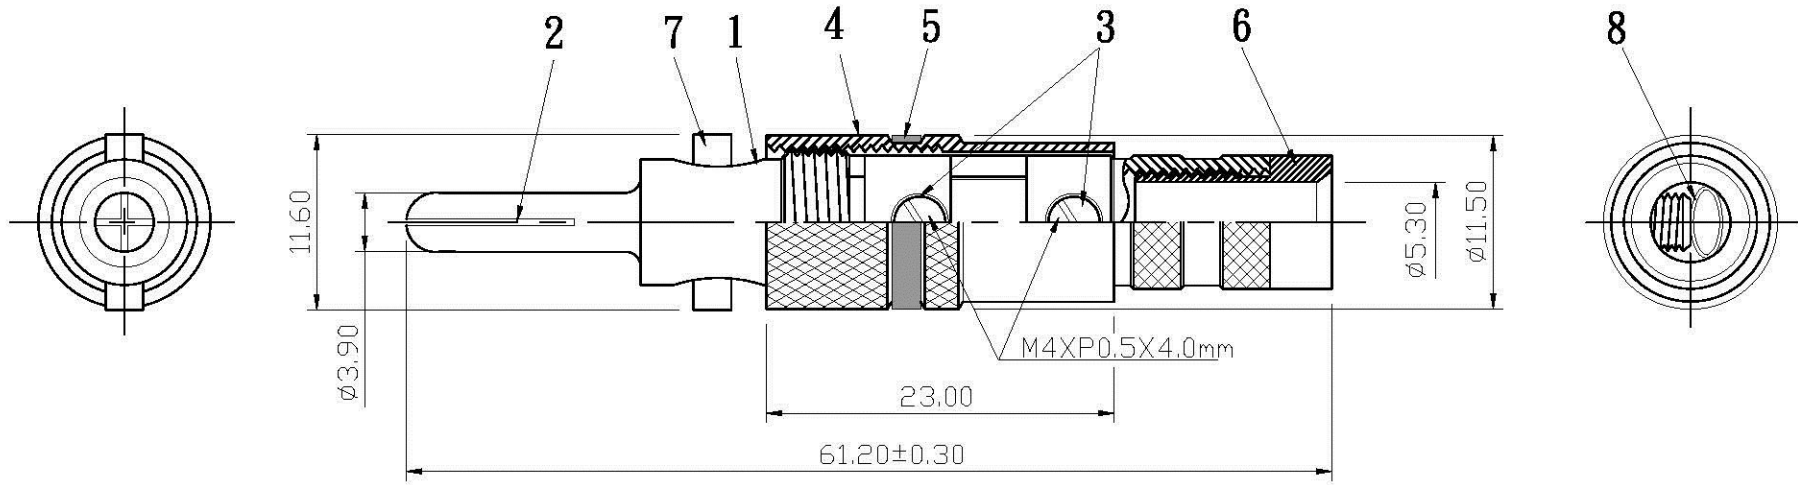

REMARK : RoHS REQUIREMENT APPLIED  
(符合RoHS)

S 1 : 1

8	sleeve	1	pvc	transparent	
7	cleat	1	brass	gold	
6	headlock	1	brass	gold	
5	color ring	1	pvc	red/black/white	
4	shell	1	brass	zinc alloy	
3	screw	2	brass	gold	SCREW-104G-M4XP0.5X4.0mm
2	contact pin	1	brass	gold	
1	body	1	brass	gold	
NO.	Description	Unit	Materials	Finish	Drawing No.

DIMENSIONS ARE IN MILLIMETERS  
UNLESS OTHERWISE PECIFIED  
TOLERANCES  
(一般公差)  
>0.5-6 = ±0.2  
>6-30 = ±0.4  
>30-120 = ±0.6  
>120-315 = ±1  
>315-1000 = ±1.6  
ANGLES(角度) = ±5°

SCALE 2 : 1 UNIT MM