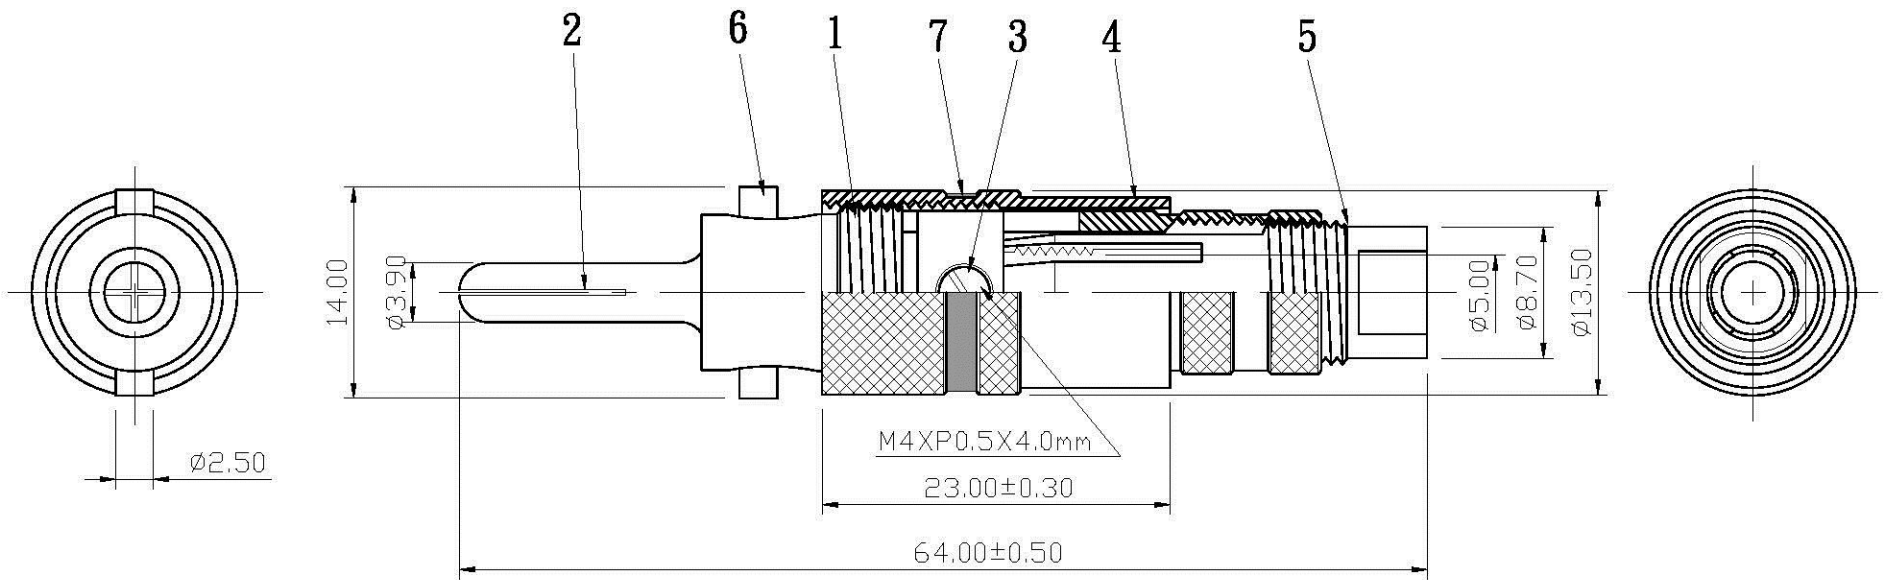

REMARK : RoHS REQUIREMENT APPLIED
(符合RoHS)

S1 : 1

7	color ring	1	pvc	red/black/white		DIMENSIONS ARE IN MILLIMETERS UNLESS OTHERWISE PECIFIED TOLERANCES (一般公差) 0.5-6 = ±0.2 >6-30 = ±0.4 >30-120 = ±0.6 >120-315 = ±1 >315-1000 = ±1.6 ANGLES(角度) = ±5°	APPROVED	 www.allconnectors.de info@allconnectors.de Tel. 0049 371 209000 Fax. 0049 371 209001 20784 Seltz, str. 11, Germany Kollnaustr. 25			
6	cleat	1	brass	gold			CHECKED				
5	headlock	1	brass	gold			DRAWN				
4	shell	1	brass	zinc alloy			<i>Lala</i>				
3	screw	1	brass	gold	SCREW-104G-M4XP0.5X4.0mm		DATE				
2	contact pin	1	brass	gold			2008. 01. 22				
1	body	1	brass	gold			TITLE				
NO.	Description	Unit	Materials	Finish	Drawing No.	SCALE	2 : 1	UNIT	MM	DRAWING NO.	BANANA PLUG
										FILE NO.	DRAWINGAUDIOBPBP-104ZAG-RD/BK/WE-5.0