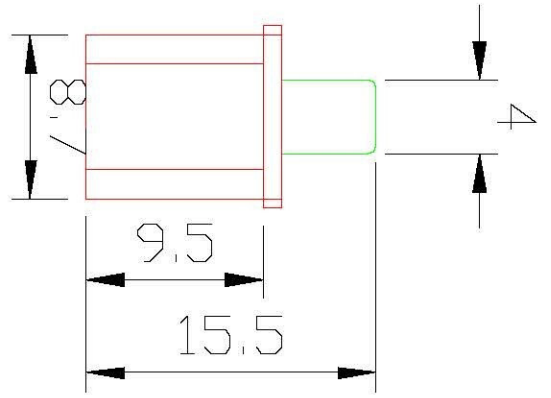

1 2 3 4 5 6 7 8 9 0

J
I
H
G
F
E
D
C
B
A

BHP-SS-02-LF
LEADFREE
RoHS Compliant

Allconnectors
www.allconnectors.de
Toll: 0049 711 7009503
70794 Filderstadt - Germany

info@allconnectors.de
Fax: 0049 711 7009504
Kettnerstr. 25

PART NO. BHP-SS-02	
DWG NO. BHP-SS-02	
FILE NO.	
UNIT / mm	SCALE 1:1

CHECKED BY CY	DRAWING BY
PROJECTION	

TOLERANCES ARE
X ±
.X ±
.XX ±
.XXX ±
ANG

DESCRIPTION: 遙控模型金插			
AREA	REVISIONS	DATE