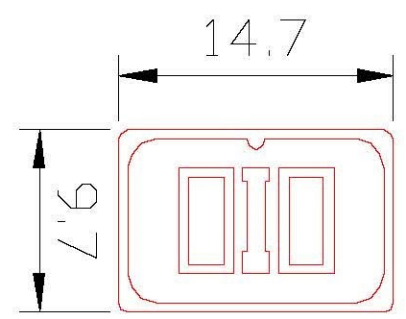

1 2 3 4 5 6 7 8 9 0

J
I
H
G
F
E
D
C
B
A

BHP-SS-02-LF
LEADFREE
RoHS Compliant

Allconnectors
www.allconnectors.de
Toll: 0049 711 7009503
70794 Filderstadt - Germany

info@allconnectors.de
Fax: 0049 711 7009504
Kettnerstr. 25

PART NO. BHP-SS-02	
DWG NO. BHP-SS-02	
FILE NO.	
UNIT / mm	SCALE 1:1

CHECKED BY CY	DRAWING BY
PROJECTION	

TOLERANCES ARE
X ±
.X ±
.XX ±
.XXX ±
ANG

DESCRIPTION: 遙控模型金插			
AREA	REVISIONS	DATE