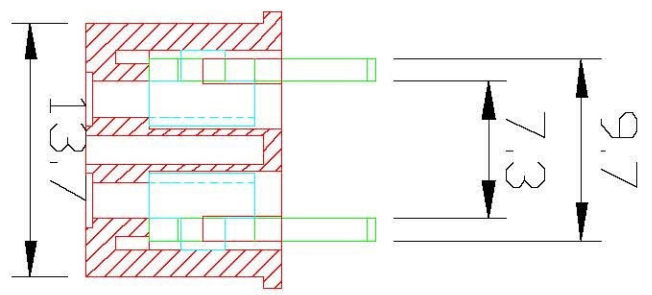

1 2 3 4 5 6 7 8 9 0

J
I
H
G
F
E
D
C
B
A

BHP-SS-02-LF
LEADFREE
RoHS Compliant

Allconnectors
www.allconnectors.de
Toll: 0049 711 7009503
70794 Filderstadt - Germany

info@allconnectors.de
Fax: 0049 711 7009504
Kettnerstr. 25

PART NO. BHP-SS-02	
DWG NO. BHP-SS-02	
FILE NO.	
UNIT / mm	SCALE 1:1

CHECKED BY CY	DRAWING BY
PROJECTION	

TOLERANCES ARE
X ±
.X ±
.XX ±
.XXX ±
ANG

DESCRIPTION: 遙控模型金插			
AREA	REVISIONS	DATE